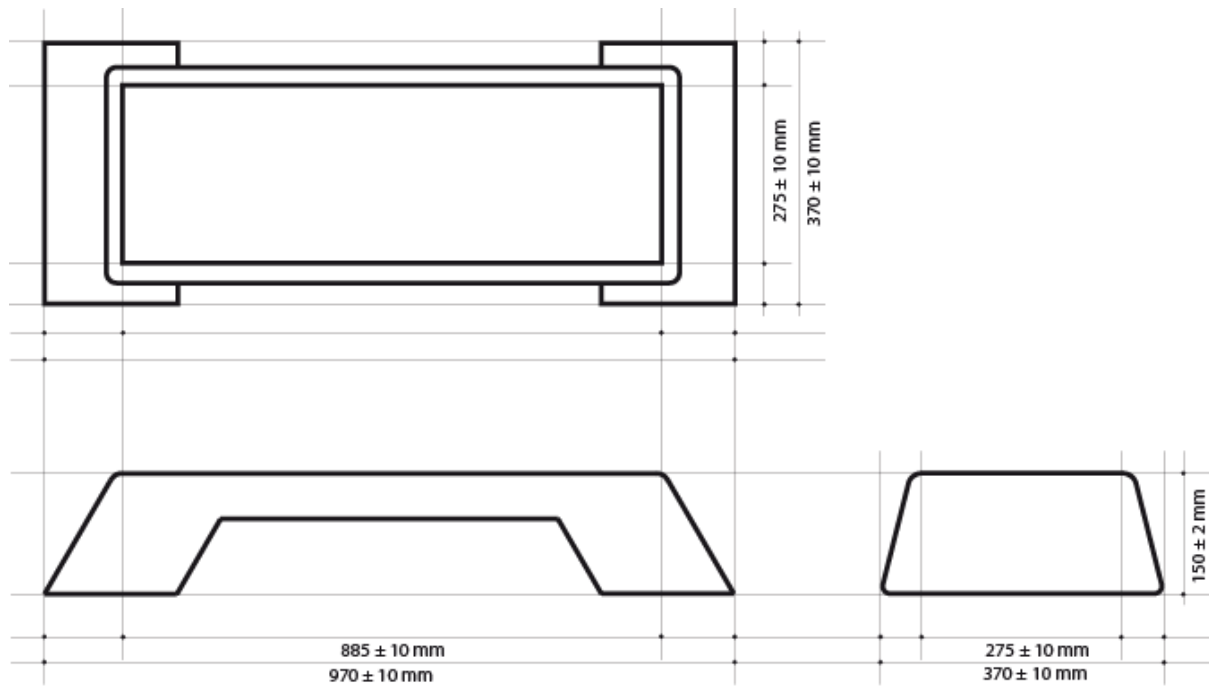

NORMES DES ENGINES

GYMNASTIQUE AÉROBIC

Praticable

variantes, profile - variants, Schnitt - Varianten A, B, C

Step

Discipline	Apparatus	Area (meters)	Height of hall (prescription) if so, from Podium (min. meters)	Height of hall International Arena (recommended) if so from Podium (min. Meters)
AER Aerobic Gymnastics	AER 1 Performance area	18.00 x 18.00	6.00	8.00 – 10.00