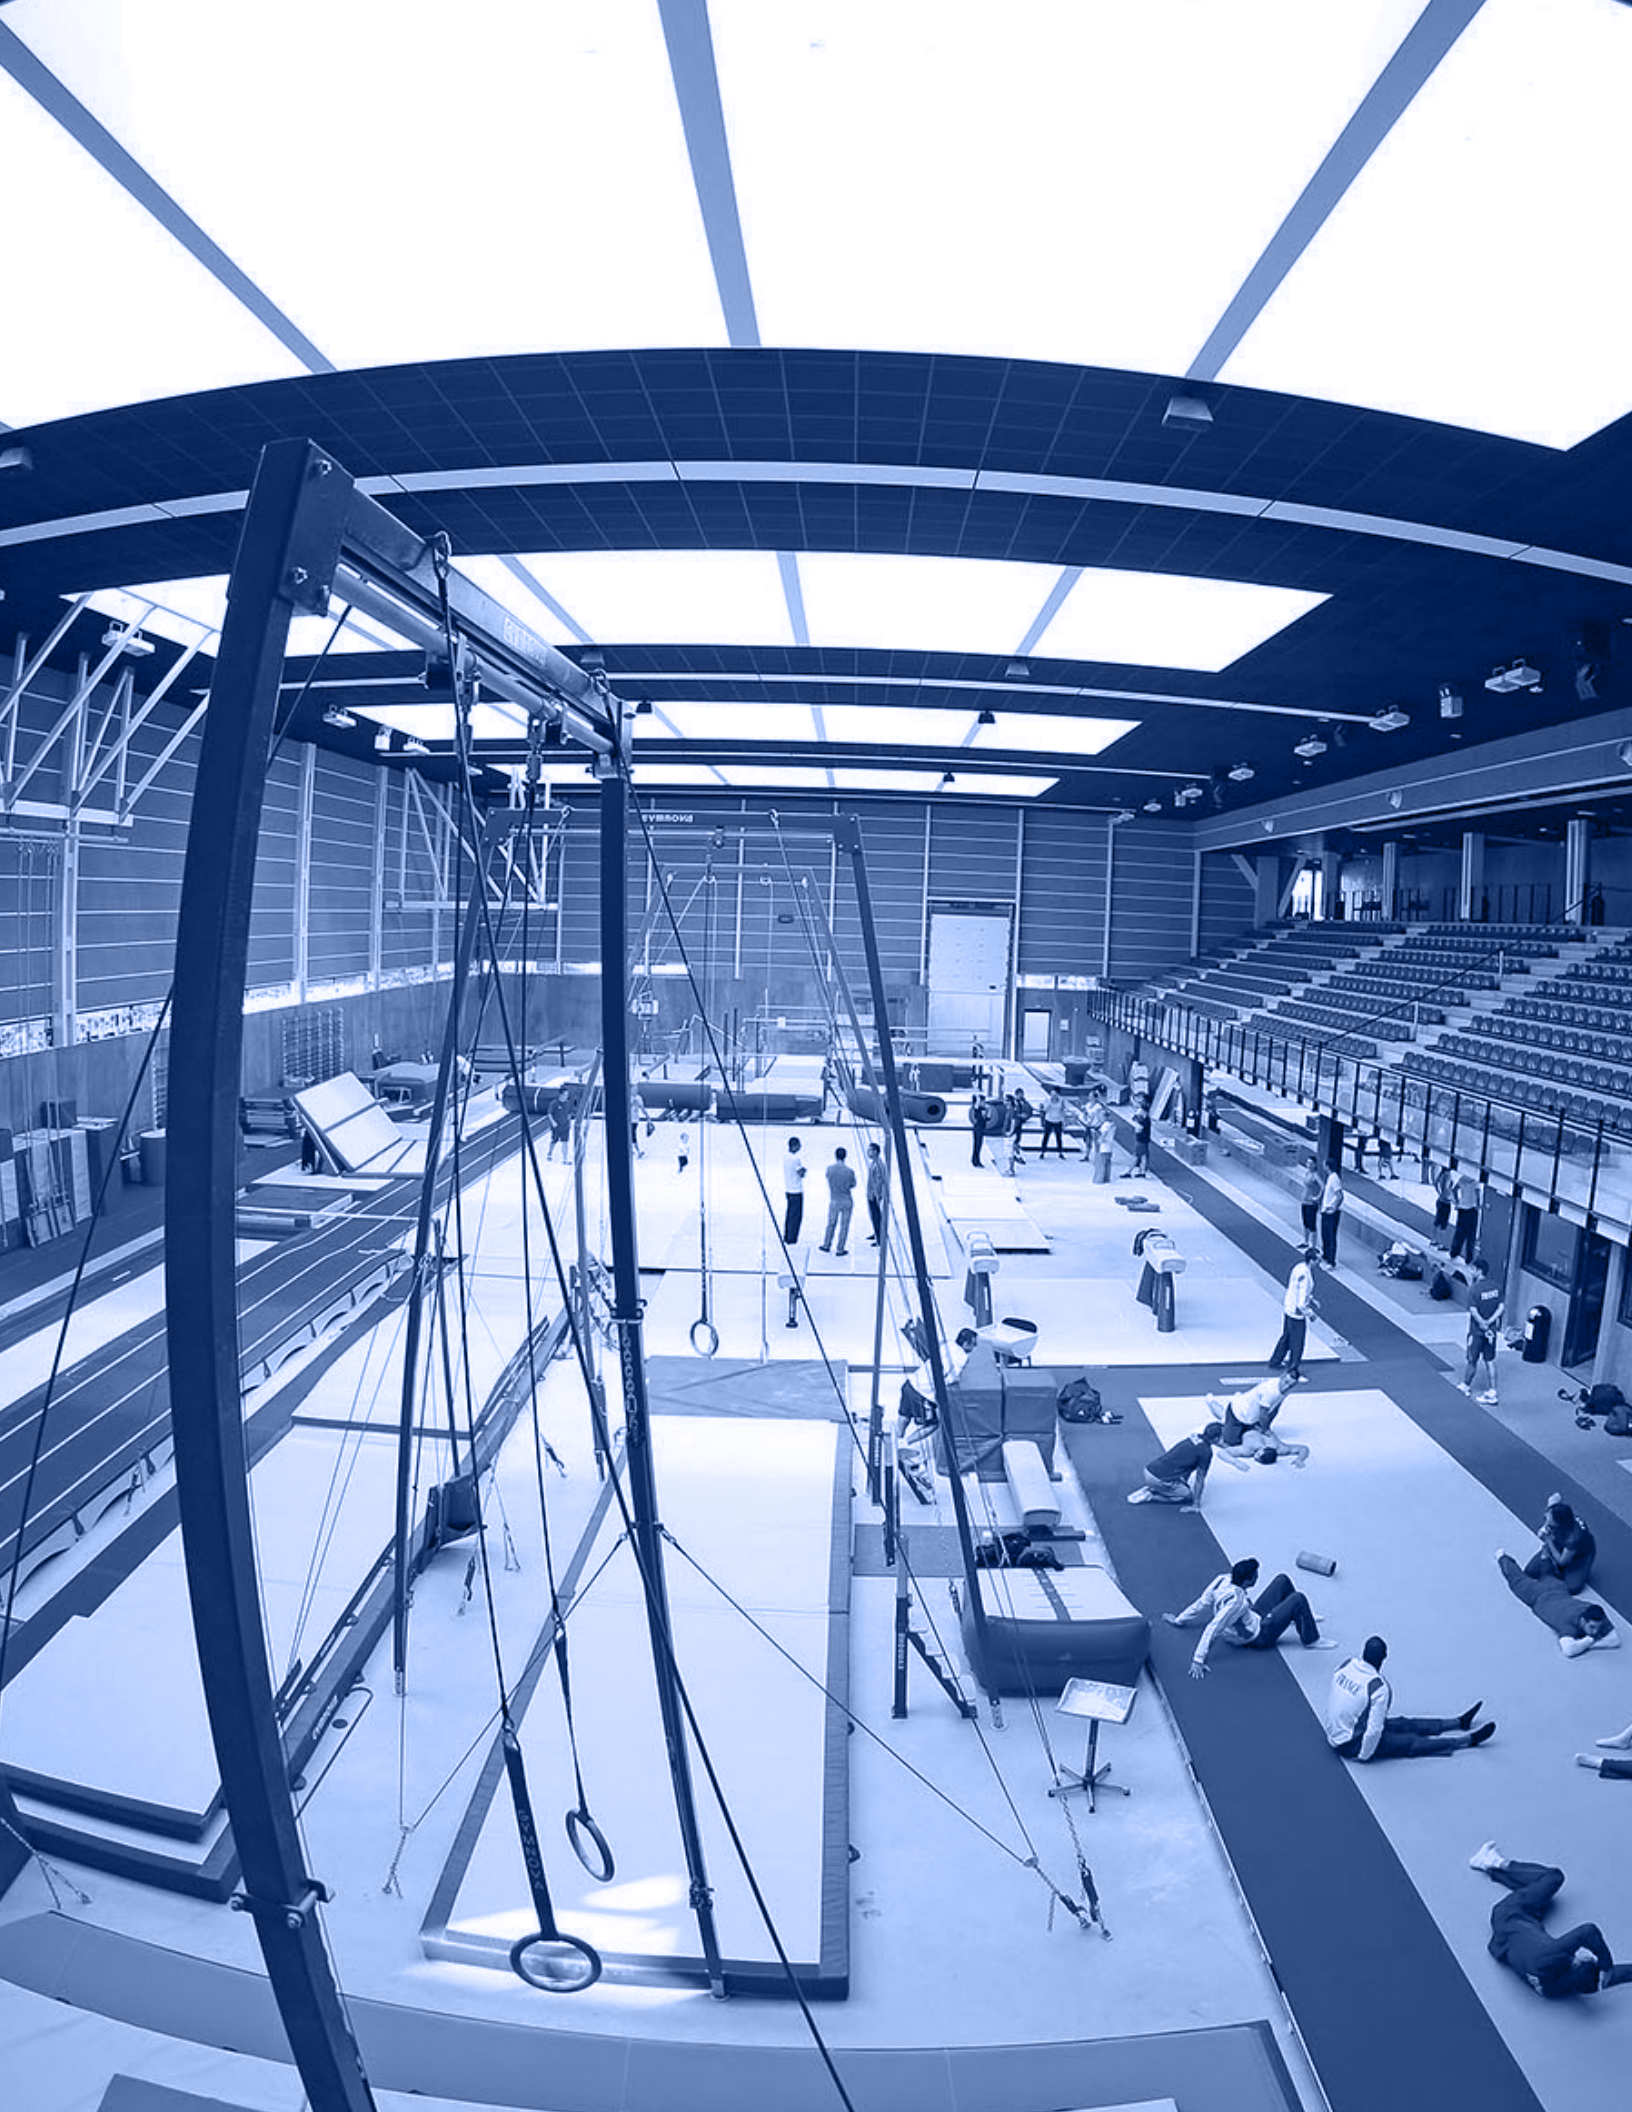

NORMES DES ENGINES

GYMNASTIQUE AÉROBIC

Praticable

variantes, profile - variants, Schnitt - Varianten A, B, C

Step

Discipline	Apparatus	Area (meters)	Height of hall (prescription) if so, from Podium (min. meters)	Height of hall International Arena (recommended) if so from Podium (min. Meters)
AER Aerobic Gymnastics	AER 1 Performance area	18.00 x 18.00	6.00	8.00 – 10.00

FÉDÉRATION
FRANÇAISE
Gym