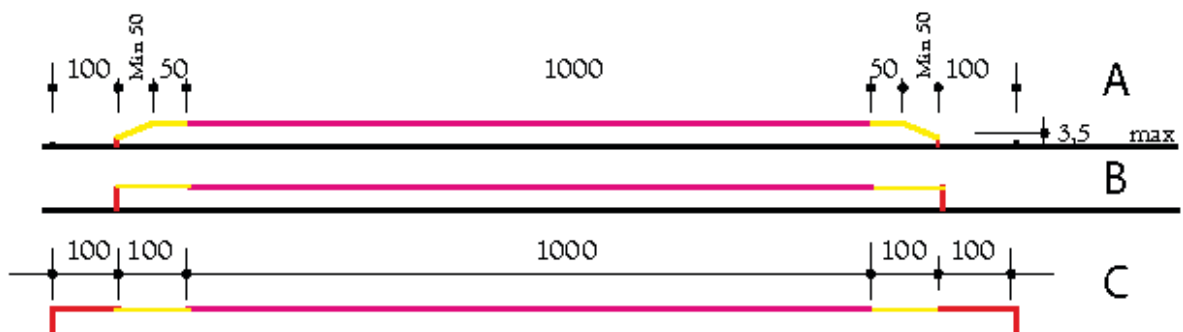

NORMES DES ENGINES

GYMNASTIQUE AÉROBIC

Praticable

variantes, profile - variants, Schnitt - Varianten A, B, C

Step

Discipline	Apparatus	Area (meters)	Height of hall (prescription) if so, from Podium (min. meters)	Height of hall International Arena (recommended) if so from Podium (min. Meters)
AER Aerobic Gymnastics	AER 1 Performance area	18.00 x 18.00	6.00	8.00 – 10.00