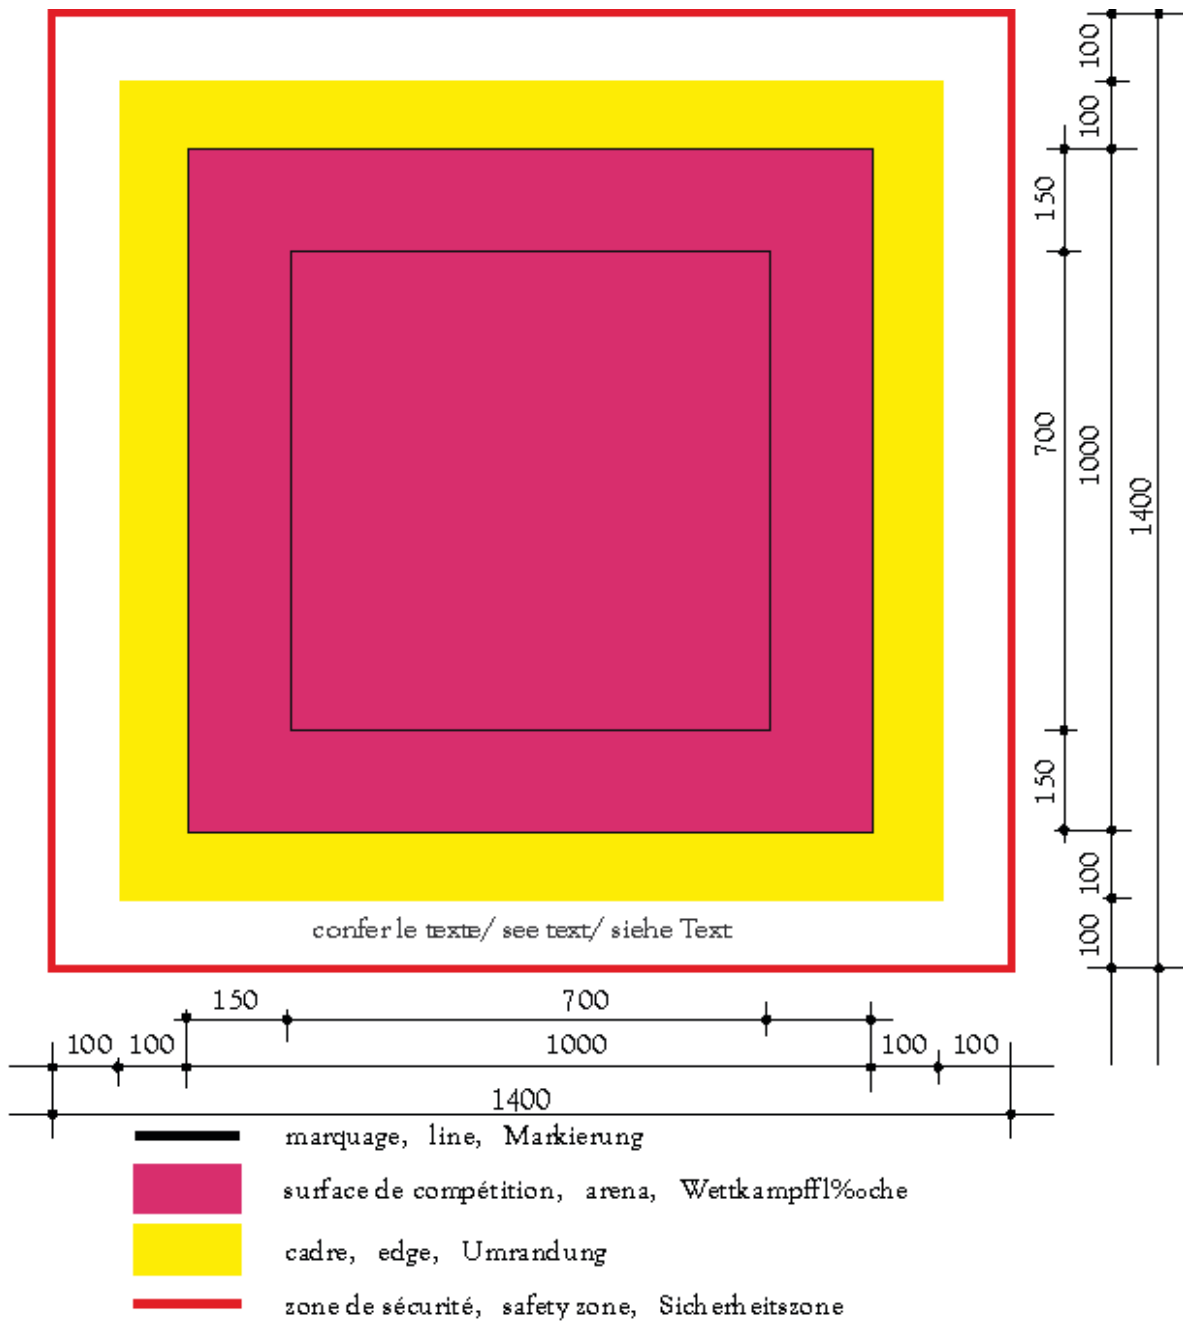

NORMES DES ENGINES

GYMNASTIQUE AÉROBIC

Praticable

variantes, profile - variants, Schnitt - Varianten A, B, C

Step

Discipline	Apparatus	Area (meters)	Height of hall (prescription) if so, from Podium (min. meters)	Height of hall International Arena (recommended) if so from Podium (min. Meters)
AER Aerobic Gymnastics	AER 1 Performance area	18.00 x 18.00	6.00	8.00 – 10.00