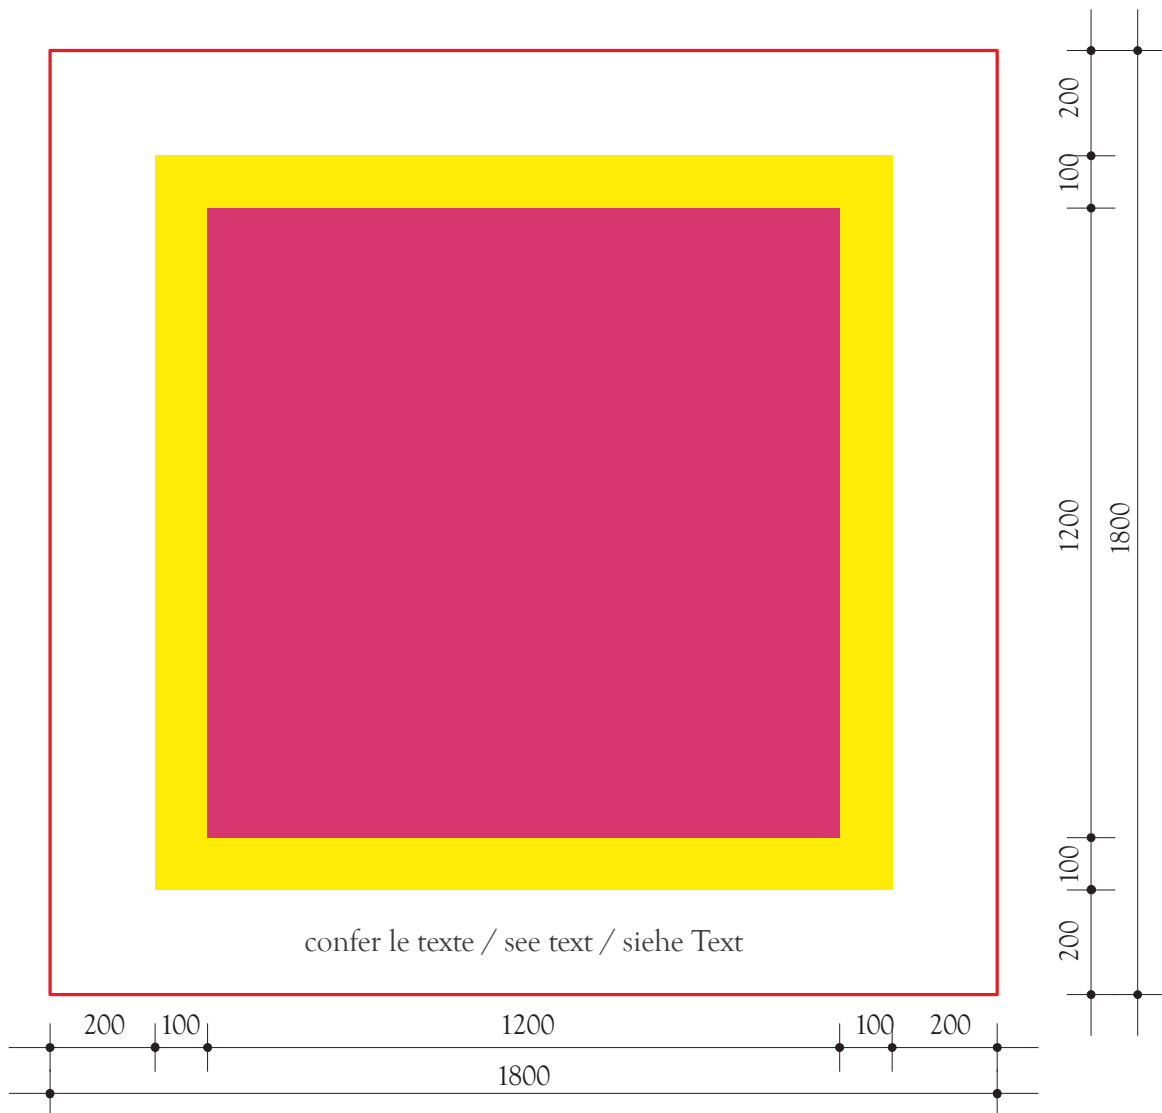

# Praticable

- surface de compétition, arena, Wettkampffläche
- cadre, edge, Umrandung
- zone de sécurité, safety zone, Sicherheitszone

variantes, profile - variants, Schnitt - Varianten A, B, C

<b>Discipline</b>	<b>Apparatus</b>	<b>Area (meters)</b>	<b>Height of hall (prescription) if so, from Podium (min. meters)</b>	<b>Height of hall International Arena (recommended) if so from Podium (min. Meters)</b>
<b>ACRO</b> Acrobatic Gymnastics	<b>ACRO 1</b> Performance area	18.00 x 18.00	7.00	8.00 – 10.00